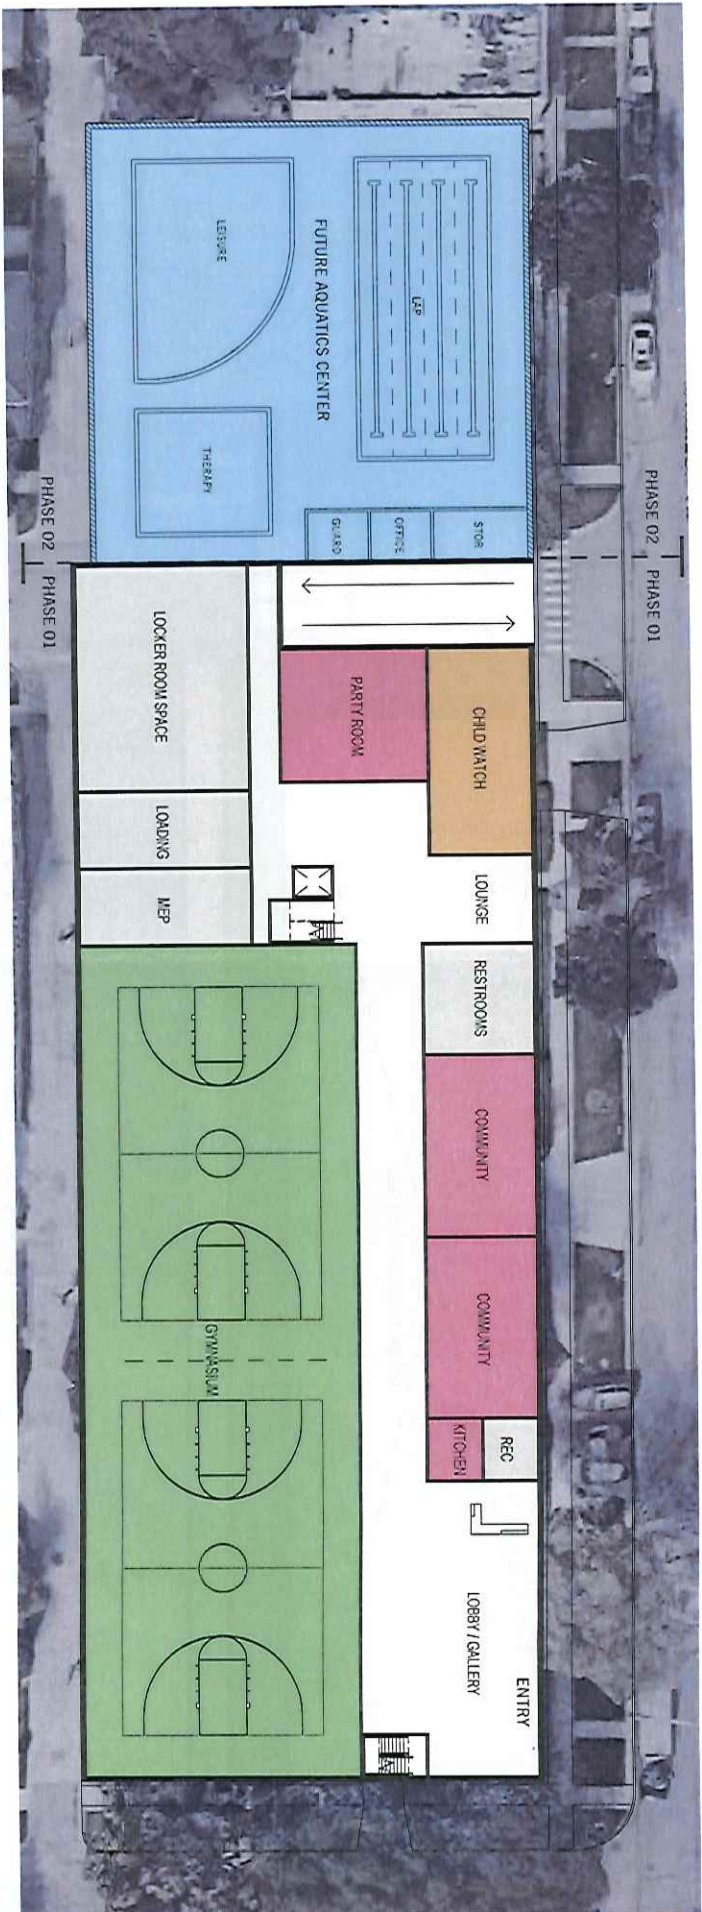

Oak Park Community Recreation Center
Park District of Oak Park

LEVEL 01 - PHASE 01

PERKINS + WILL
01/14/2019

SCALE: 1" = 20'

Oak Park Community Recreation Center
Park District of Oak Park

62 SPACES

PARKING LEVEL - PHASE 01

SCALE: 1" = 20'

PERKINS + WILL
01/14/2019

Oak Park Community Recreation Center
Park District of Oak Park

LEVEL 02 - PHASE 01

PERKINS + WILL
01/14/2019

SCALE: 1" = 20'

LEVEL 01 - PHASE 02

SCALE: 1" = 30'