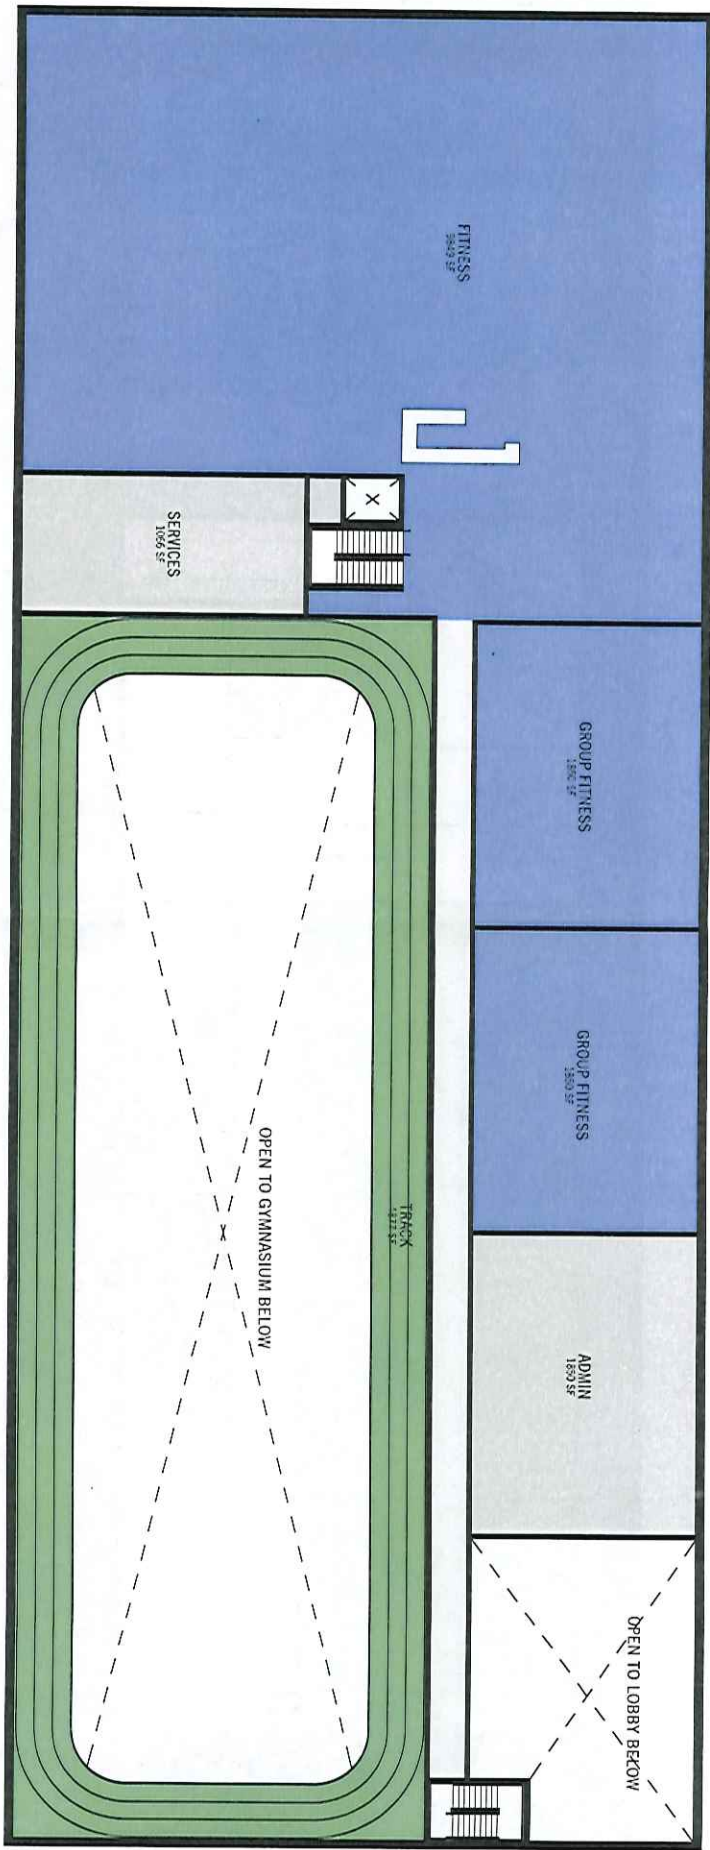

Oak Park Community Recreation Center
Park District of Oak Park

LEVEL 01 - PHASE 01

PERKINS + WILL
01/14/2019

SCALE: 1" = 20'

Oak Park Community Recreation Center
Park District of Oak Park

62 SPACES

PARKING LEVEL - PHASE 01

SCALE: 1" = 20'

PERKINS + WILL
01/14/2019

Oak Park Community Recreation Center
Park District of Oak Park

LEVEL 02 - PHASE 01

PERKINS + WILL
01/14/2019

SCALE: 1" = 20'

LEVEL 01 - PHASE 02

SCALE: 1" = 30'